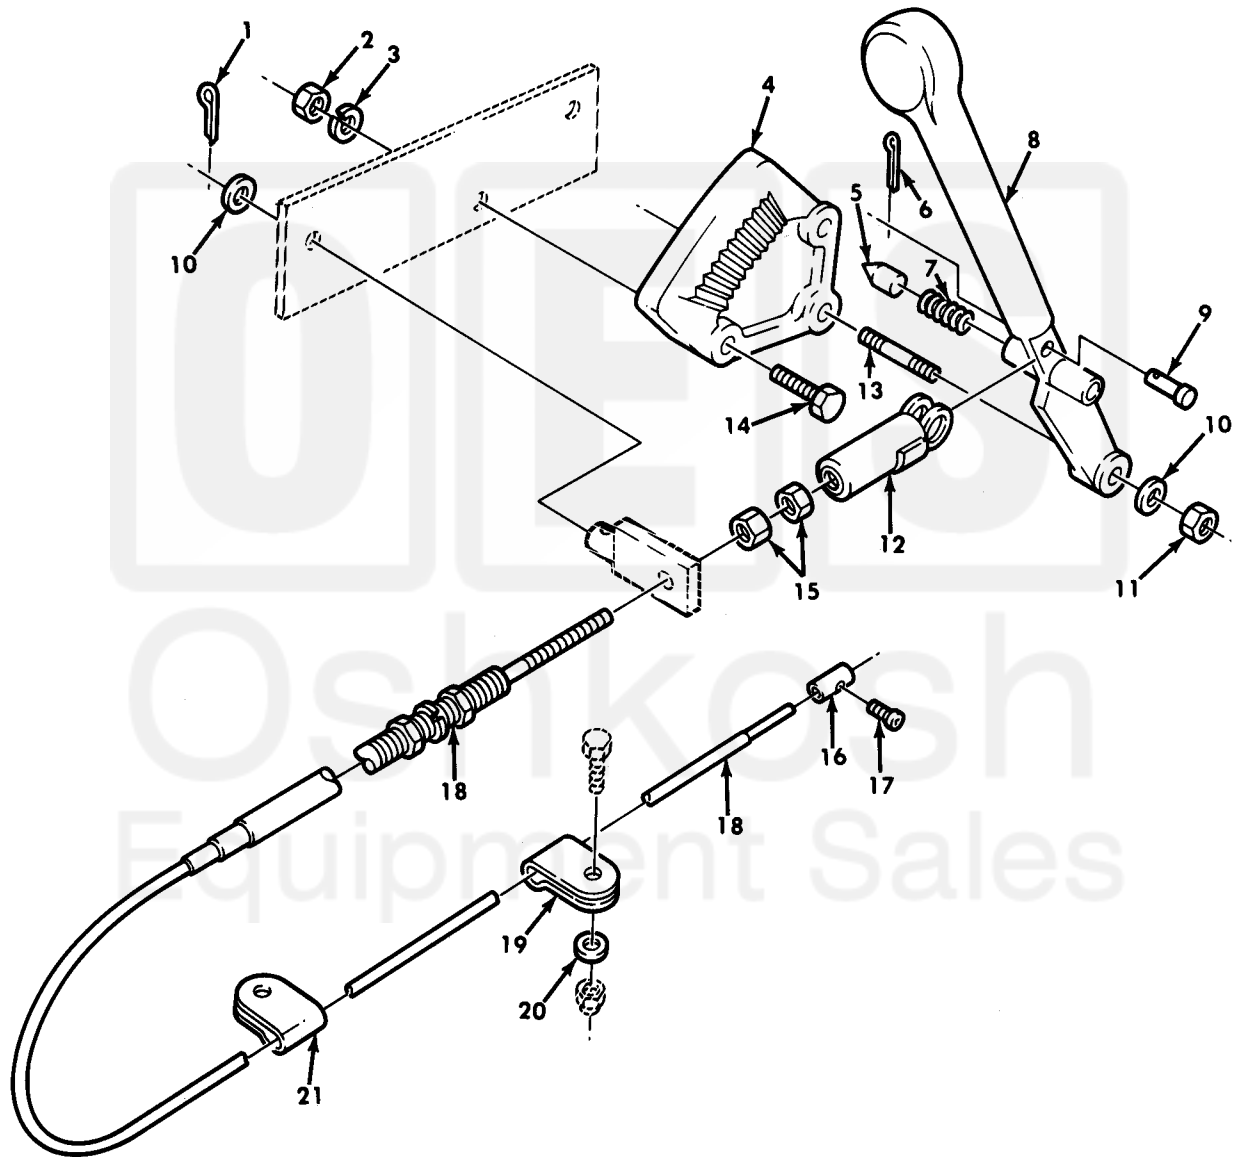

UNIT, DIRECT SUPPORT, AND GENERAL SUPPORT MAINTENANCE
REPAIR PARTS AND SPECIAL TOOLS LIST
TRUCK, 5-TON, 6X6, M809 SERIES TRUCKS (DIESEL)

Figure 406. Wrecker Throttle Control Lever, Cable, and Related Parts.